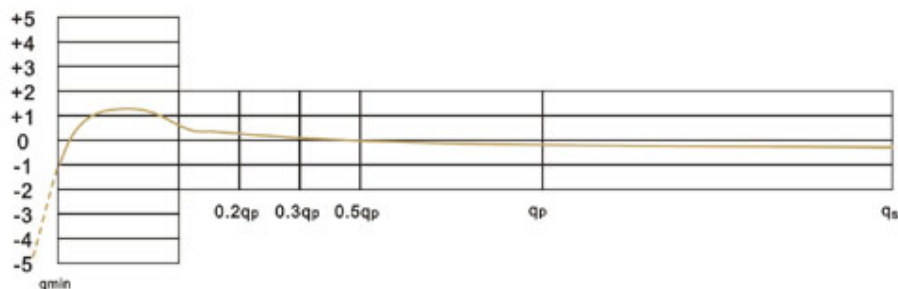

Flow-ERROR CURVE