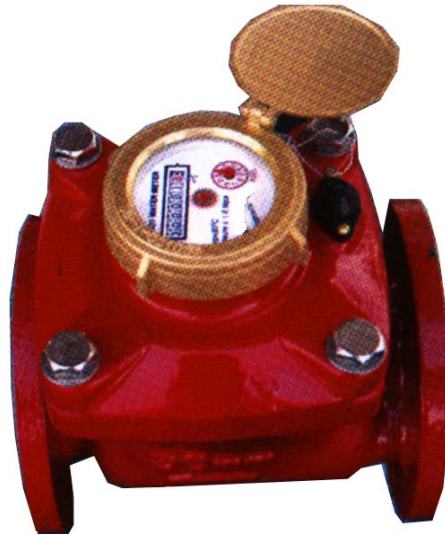

HWE WOLTMAN TYPE BULK FLOW WATER METER

HWE Woltman Type Bulk Flow Meters are best suited for the measurement of large quantities of water for private and industrial uses. These meters are designed for maximum durability, accuracy of registration and trouble free service with little loss of head. They conform to ISO4064 B class.

Material of Construction

The meter casting is made up of high grade cast iron. The internal mechanism is of ABS for cold water.

Features

- Dry-dial.
- Magnetic drive.
- Vacuum sealed register ensures the dial kept free from fog and keeps the reading clear in a long term service.
- Measuring accuracy conform to ISO4064 class B standard.
- Selected high quality materials for steady & reliable characteristics.
- Low head loss.
- Universal use. Measuring mechanism can be removed for easy maintenance and replacement.