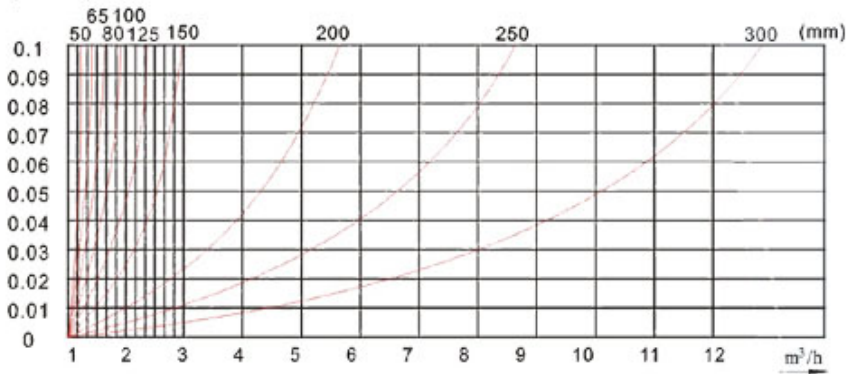

Material of Construction

The meter casting is made up of high grade cast iron. The internal mechanism is of ABS for cold water.

Features

- Dry-dial.
- Magnetic drive.
- Vacuum sealed register ensures the dial kept free from fog and keeps the reading clear in a long term service.
- Measuring accuracy conform to ISO4064 class B standard.
- Selected high quality materials for steady & reliable characteristics.
- Low head loss.
- Universal use. Measuring mechanism can be removed for easy maintenance and replacement.

ERROR CURVE

At low zone $\pm 5\%$ form minimum flow rate (q_{min}) to transitional flow rate (q_t) (exclusive boundary)

At high zone is $\pm 2\%$ form transitional flow rate (q_t) to overload flow rate (q_s)

Flow-ERROR CURVE

HEAD LOSS CURVE

ΔP (MPa)

Main Technical Data

Meter Size Dia DN(mm)	Class	qs Overload Flow	qp Nominal Flow	qt Transitional Flow	qmin Min Flow	Min Reading	Max Reading
		m^3/h		1/h			
50	A	30	15	4.5	1.2	0.01	99999
	B			3	0.45		
65	A	50	25	7.5	2	0.01	99999
	B			5	0.75		
80	A	80	40	12	3.2	0.01	99999
	B			8	1.2		
100	A	120	60	18	4.8	0.01	99999
	B			12	1.8		
125	A	200	100	30	8	0.01	99999
	B			20	3		
150	A	300	150	45	12	0.1	999999
	B			30	4.5		
200	A	500	250	75	20	0.1	999999
	B			50	7.5		
250	A	800	400	120	32	1	999999
	B			80	12		
300	A	1200	600	180	48	1	999999
	B			120	18		